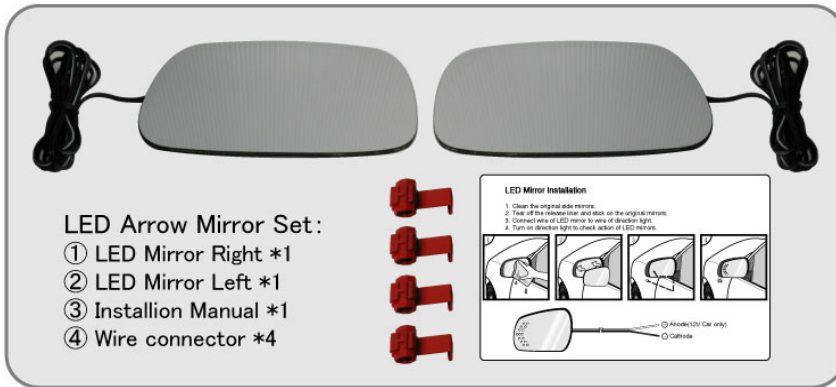

◆ **LED Arrow Mirror appearance:**

Please refer to www.ezwalker.com.tw for the action video of going on and off.

• **Turn ON**

Daytime/ Amber LED

Nighttime/ Amber LED

• **LED Light color**

• **Blue mirror with backing plate**

• **White mirror without backing plate**

• **Laser marking (option)**

• **White mirror with backing plate**

• **White mirror/ without backing plate**

◆ Following is the content of LED Arrow Mirror set: (Packaging by white box)