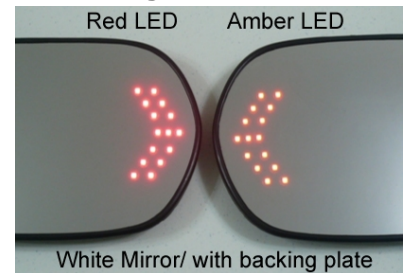

Car Model List of LED Arrow Mirror

V1.7

1. **4 LED colors: (1)RED (2)YELLOW (3)AMBER (4)BLUE(special order)**
When place order, please choose one color that is suitable for your country.
2. **2 types of mirror coating: (1)White mirror → Cr coating Mirror; (2)Blue mirror → Multi-layer coating Mirror.**
When place order, please assign the type of mirror coating
3. If any car model you cannot find in below list, please let me know your requirement. We are glad to produce New LED Arrow Mirror for new car model without any tooling charge. But we need your help to provide genuine mirror sample 1 pair to check mirror appearance & size.
4. Sometimes, the same car model will be promoted by different model names in different countries. On the other hand, the same car model in different countries will be fitted out different mirrors' appearance & size, which depend on car makers' marketing strategies. Please make sure the mirror appearance & size before placing order.

◆ **LED Arrow Mirror appearance:**

Please refer to www.ezwalker.com.tw for the action video of going on and off.

• **Turn ON**

Daytime/ Amber LED

Nighttime/ Amber LED

• **LED Light color**

• **Blue mirror with backing plate**

• **White mirror without backing plate**

• **Laser marking (option)**

• **White mirror with backing plate**

• **White mirror/ without backing plate**

◆ Following is the content of LED Arrow Mirror set: (Packaging by white box)